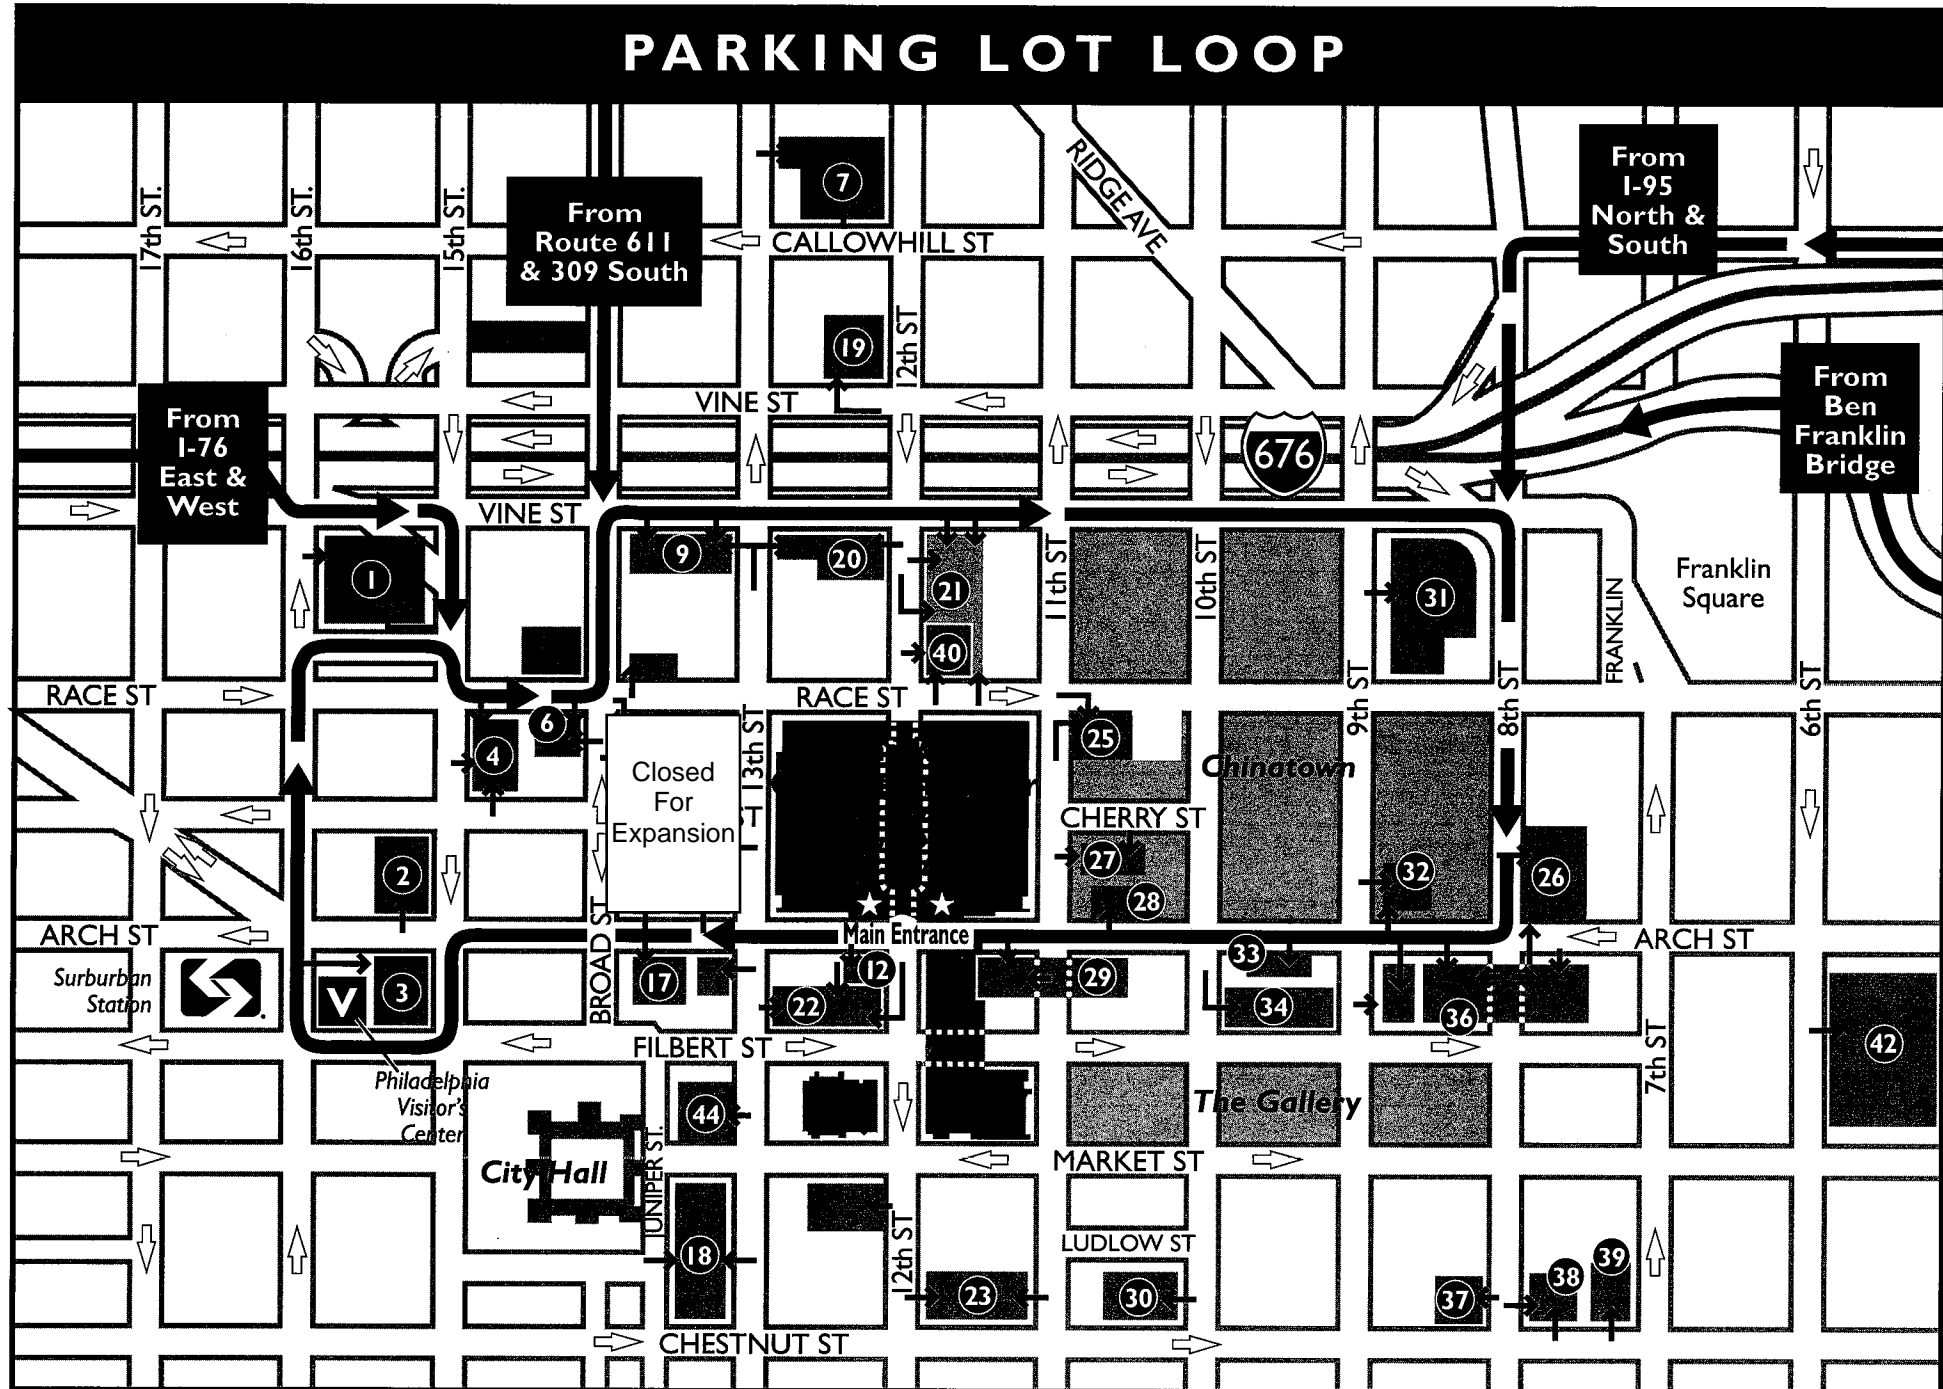

PLEASE NOTE YOUR LOCATION - TAKE PARKING STUB WITH YOU

PARKING LOT LOOP

PARKING FACILITIES SERVING CONVENTION CENTER VISITORS

PENNSYLVANIA CONVENTION CENTER

1101 Arch Street
Philadelphia, PA 19107
(215) 418-4700

Compliments of

PCCA
PARKING FACILITIES
COMMITTEE

PREVENT THEFT! DON'T LEAVE VALUABLES WHERE THEY CAN BE SEEN INSIDE YOUR CAR