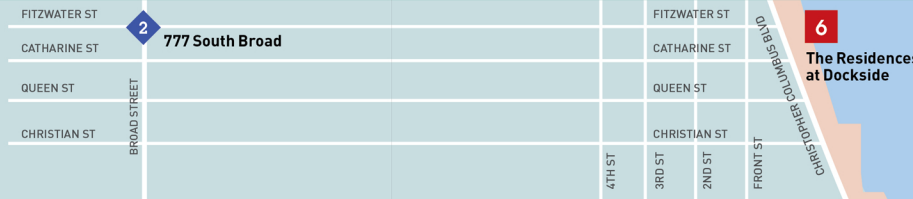

1. **MAP KEY**
2. 1 Condominiums
   - 4 Apartment
3. **COLOR KEY**
4. RED: For Sale
   - BLUE: For Rent

1. **1. 10 Rittenhouse Square**
   130 South 18th Street
   Philadelphia, PA
   By appointment only
2. **2. 777 South Broad**
   777 S. Broad Street
   Philadelphia, PA
   Light refreshments and beer on tap will be provided by Fitzwater's Pub (On-Premise).
3. **3. 1401 Walnut**
   1401 Walnut Street (Mezzanine Level)
   Philadelphia, PA
   Open Saturday and Sunday from 10AM-4PM
4. **4. The Aria Condominium**
   1425 Locust Street
   Philadelphia, PA
   Chocolate will be provided by Max Brenner, Chocolate by the Bald Man.
5. **5. Parc Rittenhouse**
   225 South 18th Street
   Philadelphia, PA
   Open Saturday and Sunday from 1-2PM
6. **6. The Residences at Docksider**
   717 South Columbus Boulevard
   Philadelphia, PA
7. **7. The Residences at The Ritz-Carlton**
   1414 South Penn Square
   Philadelphia, PA
   Light fare will be provided by El Vez.
8. **8. The Residences at The Western Union Building**
   1111 to 1113 Locust Street
   Philadelphia, PA
   Open Saturday, 10AM-6PM and Sunday 12-5PM.
   Light fare will be provided by Ristorante La Buca.
9. **9. Rittenhouse Claridge Apartments**
   201 South 18th Street
   Philadelphia, PA
   Complimentary champagne and light bites will be served.
10. **10. The St. James**
    200 West Washington Square
    Philadelphia, PA
    Light fare will be provided by Chops Restaurant & Bar (On-Premise).